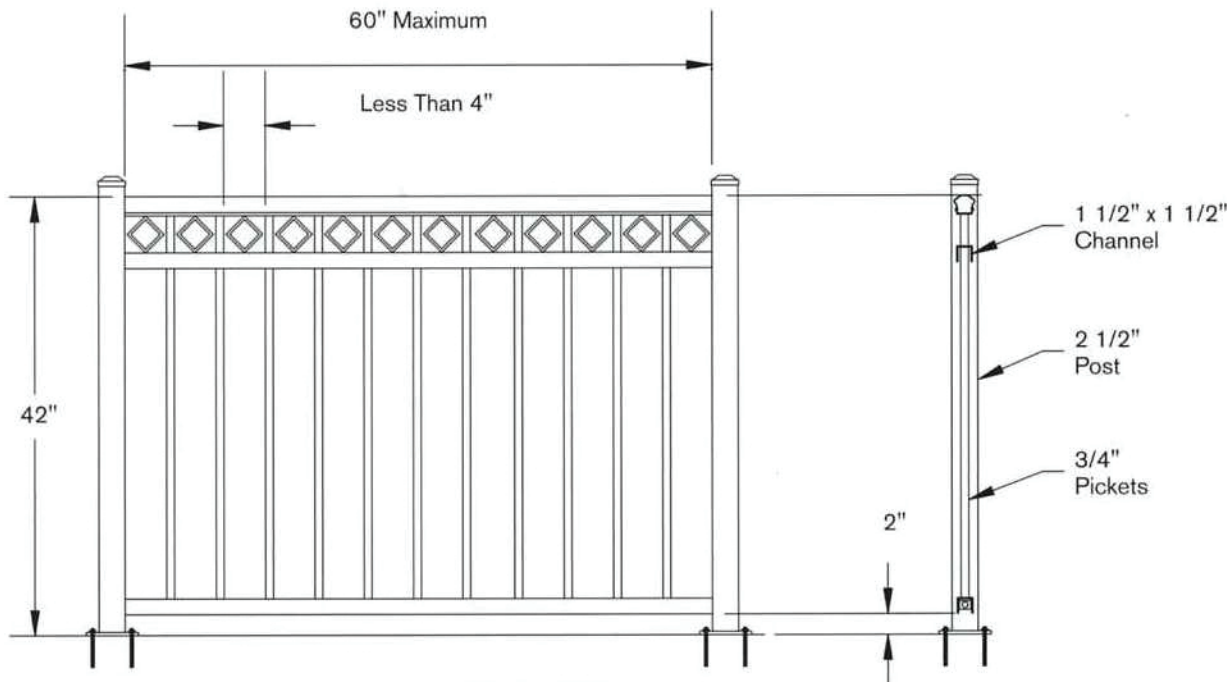

**CONTINUOUS RING DESIGN**

**CONTINUOUS DIAMOND DESIGN**

**Notes**

1. Available in 42"- 72" finished heights
2. Custom heights and special conditions can be accommodated
3. See website for specifications