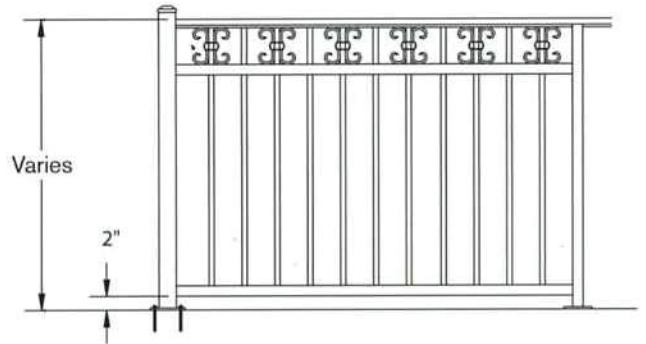

PICKET CASTINGS

"H" SCROLL

IRIS

DAFFODIL

CHRYSANTHEMUM

Notes

1. Available with 3/4" square picket in 42"- 72" finished heights
2. Custom heights and special conditions can be accommodated
3. See website for specifications