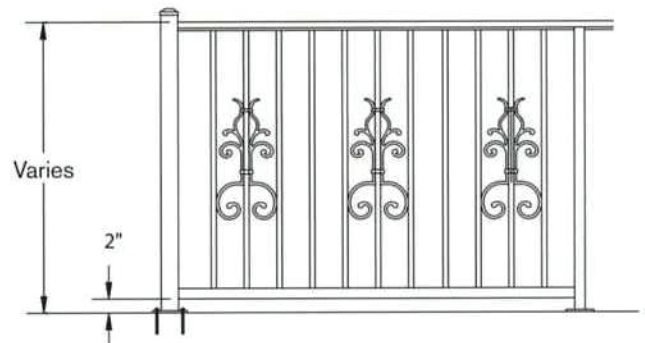

PICKET CASTINGS

"H" SCROLL

IRIS

DAFFODIL

CHRYSANTHEMUM

Notes

1. Available with 3/4" square picket in 42"- 72" finished heights
2. Custom heights and special conditions can be accommodated
3. See website for specifications