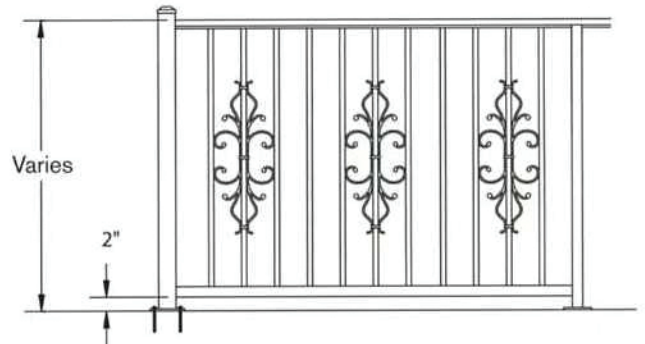

PICKET CASTINGS

"H" SCROLL

IRIS

DAFFODIL

CHRYSANTHEMUM

Notes

1. Available with 3/4" square picket in 42"- 72" finished heights
2. Custom heights and special conditions can be accommodated
3. See website for specifications