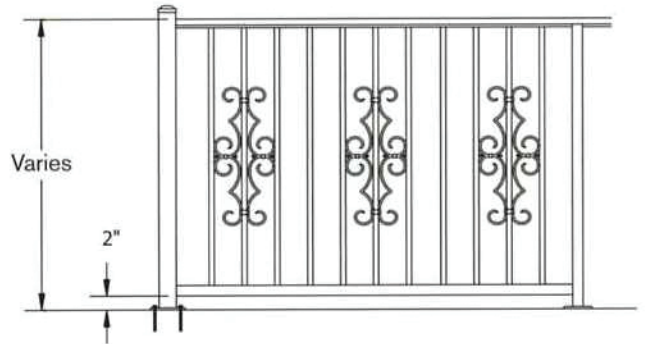

PICKET CASTINGS

"H" SCROLL

IRIS

DAFFODIL

CHRYSANTHEMUM

Notes

1. Available with 3/4" square picket in 42"- 72" finished heights
2. Custom heights and special conditions can be accommodated
3. See website for specifications