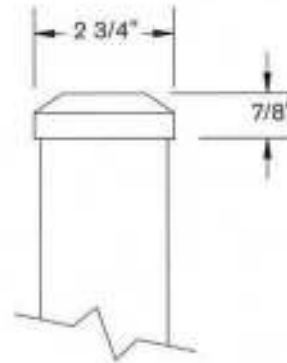

## POST CAP & ESCUTCHEON PLATE OPTIONS

2 1/2" Post  
Also available for 3" or 4" Post

Ball Cap

2 1/2" Post only

Plain Cap

3" Post  
Also available for 4" Post

Pyramid Cap

### POST CAPS

For 2 1/2" Post

### ESCUTCHEON PLATE

**Notes**

1. Post Cap dimensions may vary
2. Post Caps are powder coated cast aluminum
3. Escutcheon Plate available for 1 1/2", 2", 2 1/2" or 3" posts
4. Escutcheon Plate to be mounted with stainless steel anchor
5. See website for specifications