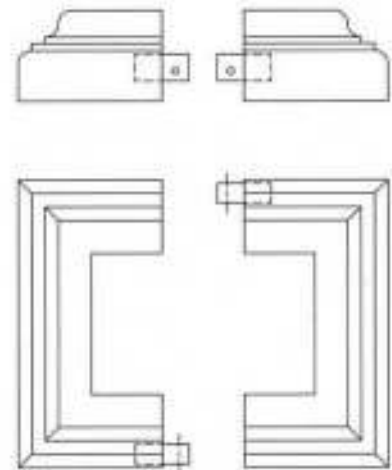

## POST CAP & ESCUTCHEON PLATE OPTIONS

2 1/2" Post  
Also available for 3" or 4" Post

Ball Cap

2 1/2" Post only

Plain Cap

3" Post  
Also available for 4" Post

Pyramid Cap

### POST CAPS

For 2 1/2" Post

### ESCUTCHEON PLATE

**Notes**

1. Post Cap dimensions may vary
2. Post Caps are powder coated cast aluminum
3. Escutcheon Plate available for 1 1/2", 2", 2 1/2" or 3" posts
4. Escutcheon Plate to be mounted with stainless steel anchor
5. See website for specifications