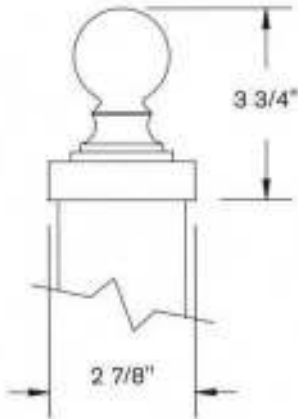

## POST CAP & ESCUTCHEON PLATE OPTIONS

2 1/2" Post  
Also available for 3" or 4" Post

Ball Cap

2 1/2" Post only

Plain Cap

3" Post  
Also available for 4" Post

Pyramid Cap

### POST CAPS

For 2 1/2" Post

### ESCUTCHEON PLATE

**Notes**

1. Post Cap dimensions may vary
2. Post Caps are powder coated cast aluminum
3. Escutcheon Plate available for 1 1/2", 2", 2 1/2" or 3" posts
4. Escutcheon Plate to be mounted with stainless steel anchor
5. See website for specifications