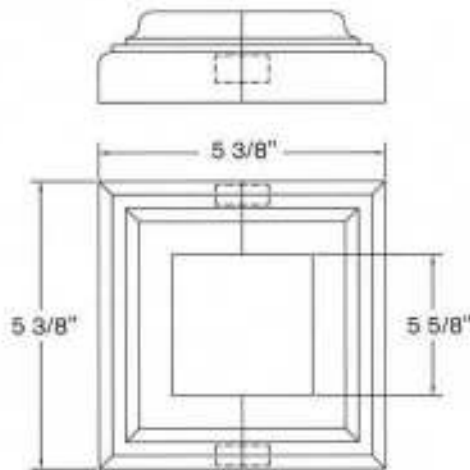

## POST CAP & ESCUTCHEON PLATE OPTIONS

2 1/2" Post  
Also available for 3" or 4" Post

Ball Cap

2 1/2" Post only

Plain Cap

3" Post  
Also available for 4" Post

Pyramid Cap

### POST CAPS

For 2 1/2" Post

### ESCUTCHEON PLATE

**Notes**

1. Post Cap dimensions may vary
2. Post Caps are powder coated cast aluminum
3. Escutcheon Plate available for 1 1/2", 2", 2 1/2" or 3" posts
4. Escutcheon Plate to be mounted with stainless steel anchor
5. See website for specifications