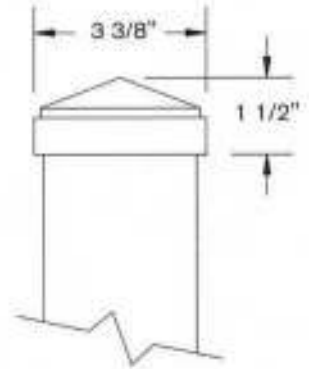

## POST CAP & ESCUTCHEON PLATE OPTIONS

2 1/2" Post  
Also available for 3" or 4" Post

Ball Cap

2 1/2" Post only

Plain Cap

3" Post  
Also available for 4" Post

Pyramid Cap

### POST CAPS

For 2 1/2" Post

### ESCUTCHEON PLATE

**Notes**

1. Post Cap dimensions may vary
2. Post Caps are powder coated cast aluminum
3. Escutcheon Plate available for 1 1/2", 2", 2 1/2" or 3" posts
4. Escutcheon Plate to be mounted with stainless steel anchor
5. See website for specifications