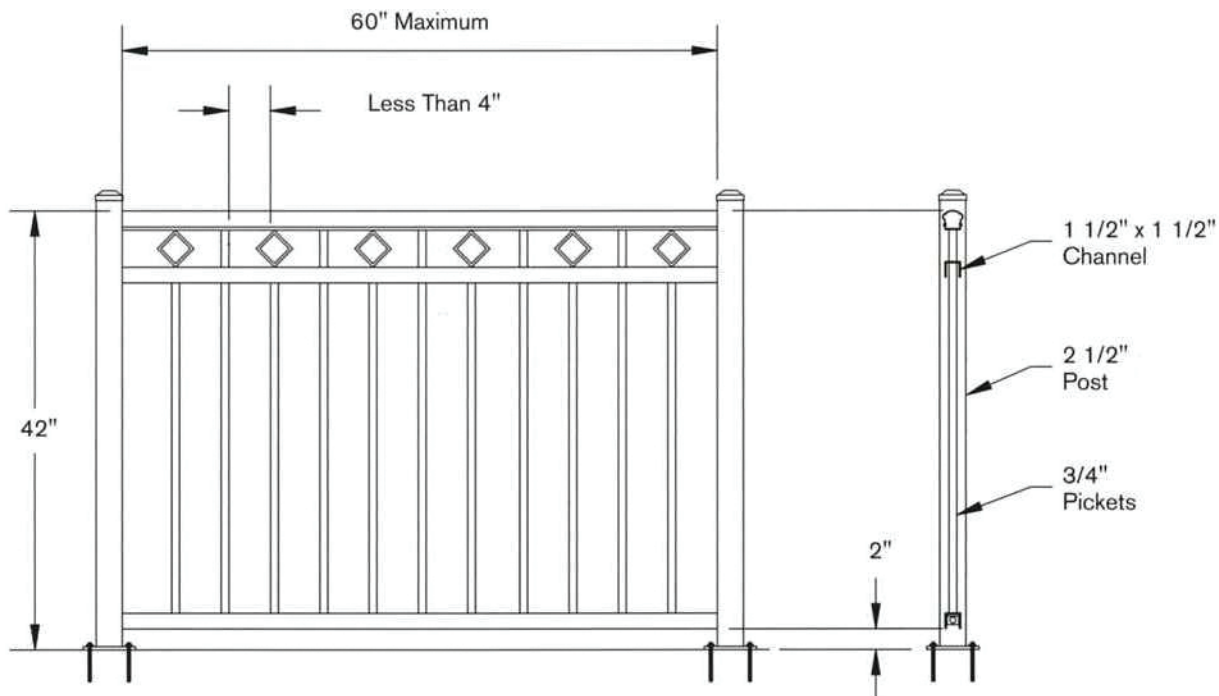

STAGGERED PICKETS WITH RING DESIGN

STAGGERED PICKETS WITH DIAMOND DESIGN

Notes

1. Available in 42"- 72" finished heights
2. Custom heights and special conditions can be accommodated
3. See website for specifications